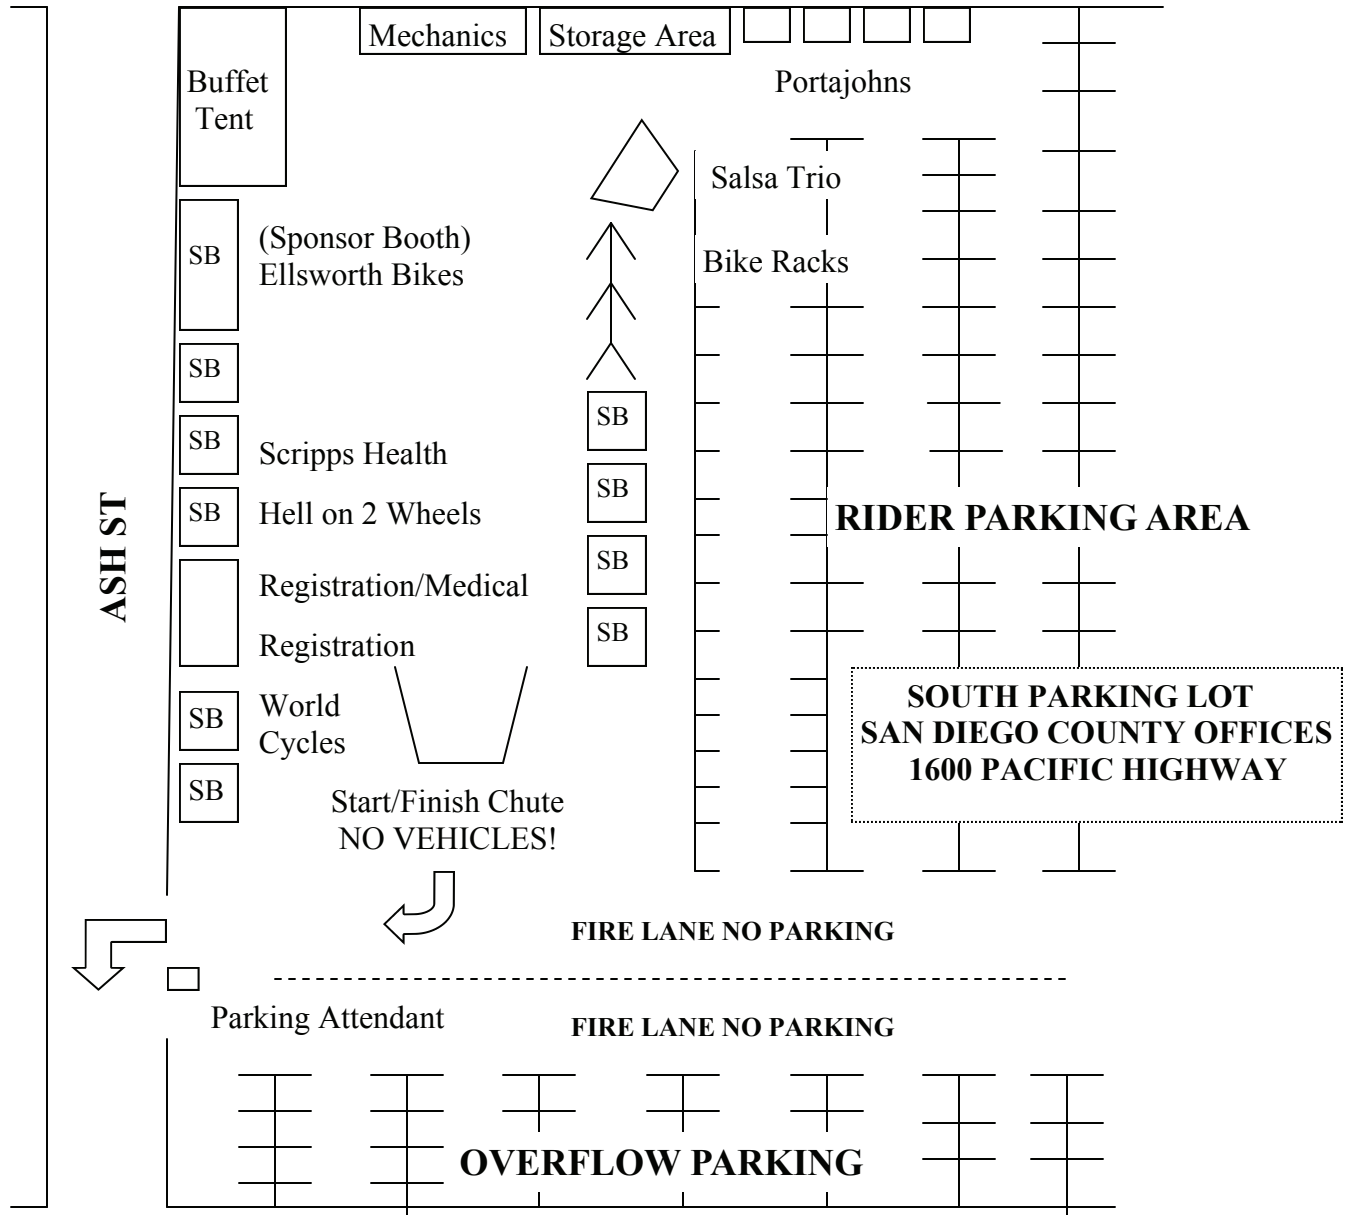

**Draft Site Plan
Fiesta Metric Century
Sat, June 11, 2011**

USS Star of India

SAN DIEGO'S WATERFRONT

HARBOR DRIVE

PACIFIC HIGHWAY