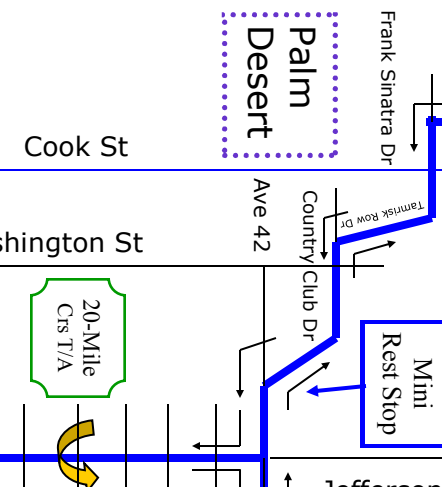

## 2016 COURSE STRIP MAP

### Interstate 10

**Palm Desert**

Mini Rest Stop

Indio  
All Courses Turnaround

Burr St

Ave 42

Ave 44/Fred Waring Dr

Miles Ave

70-Mile Crs Turnaround

Mecca

66th Ave

Rest Stop #3 / #5  
Box Cyn Rd (Mile 35)

Box Canyon Rd

Exit 168

East to Phoenix

Time Trial Finish

Time Trial Start

Salton Sea