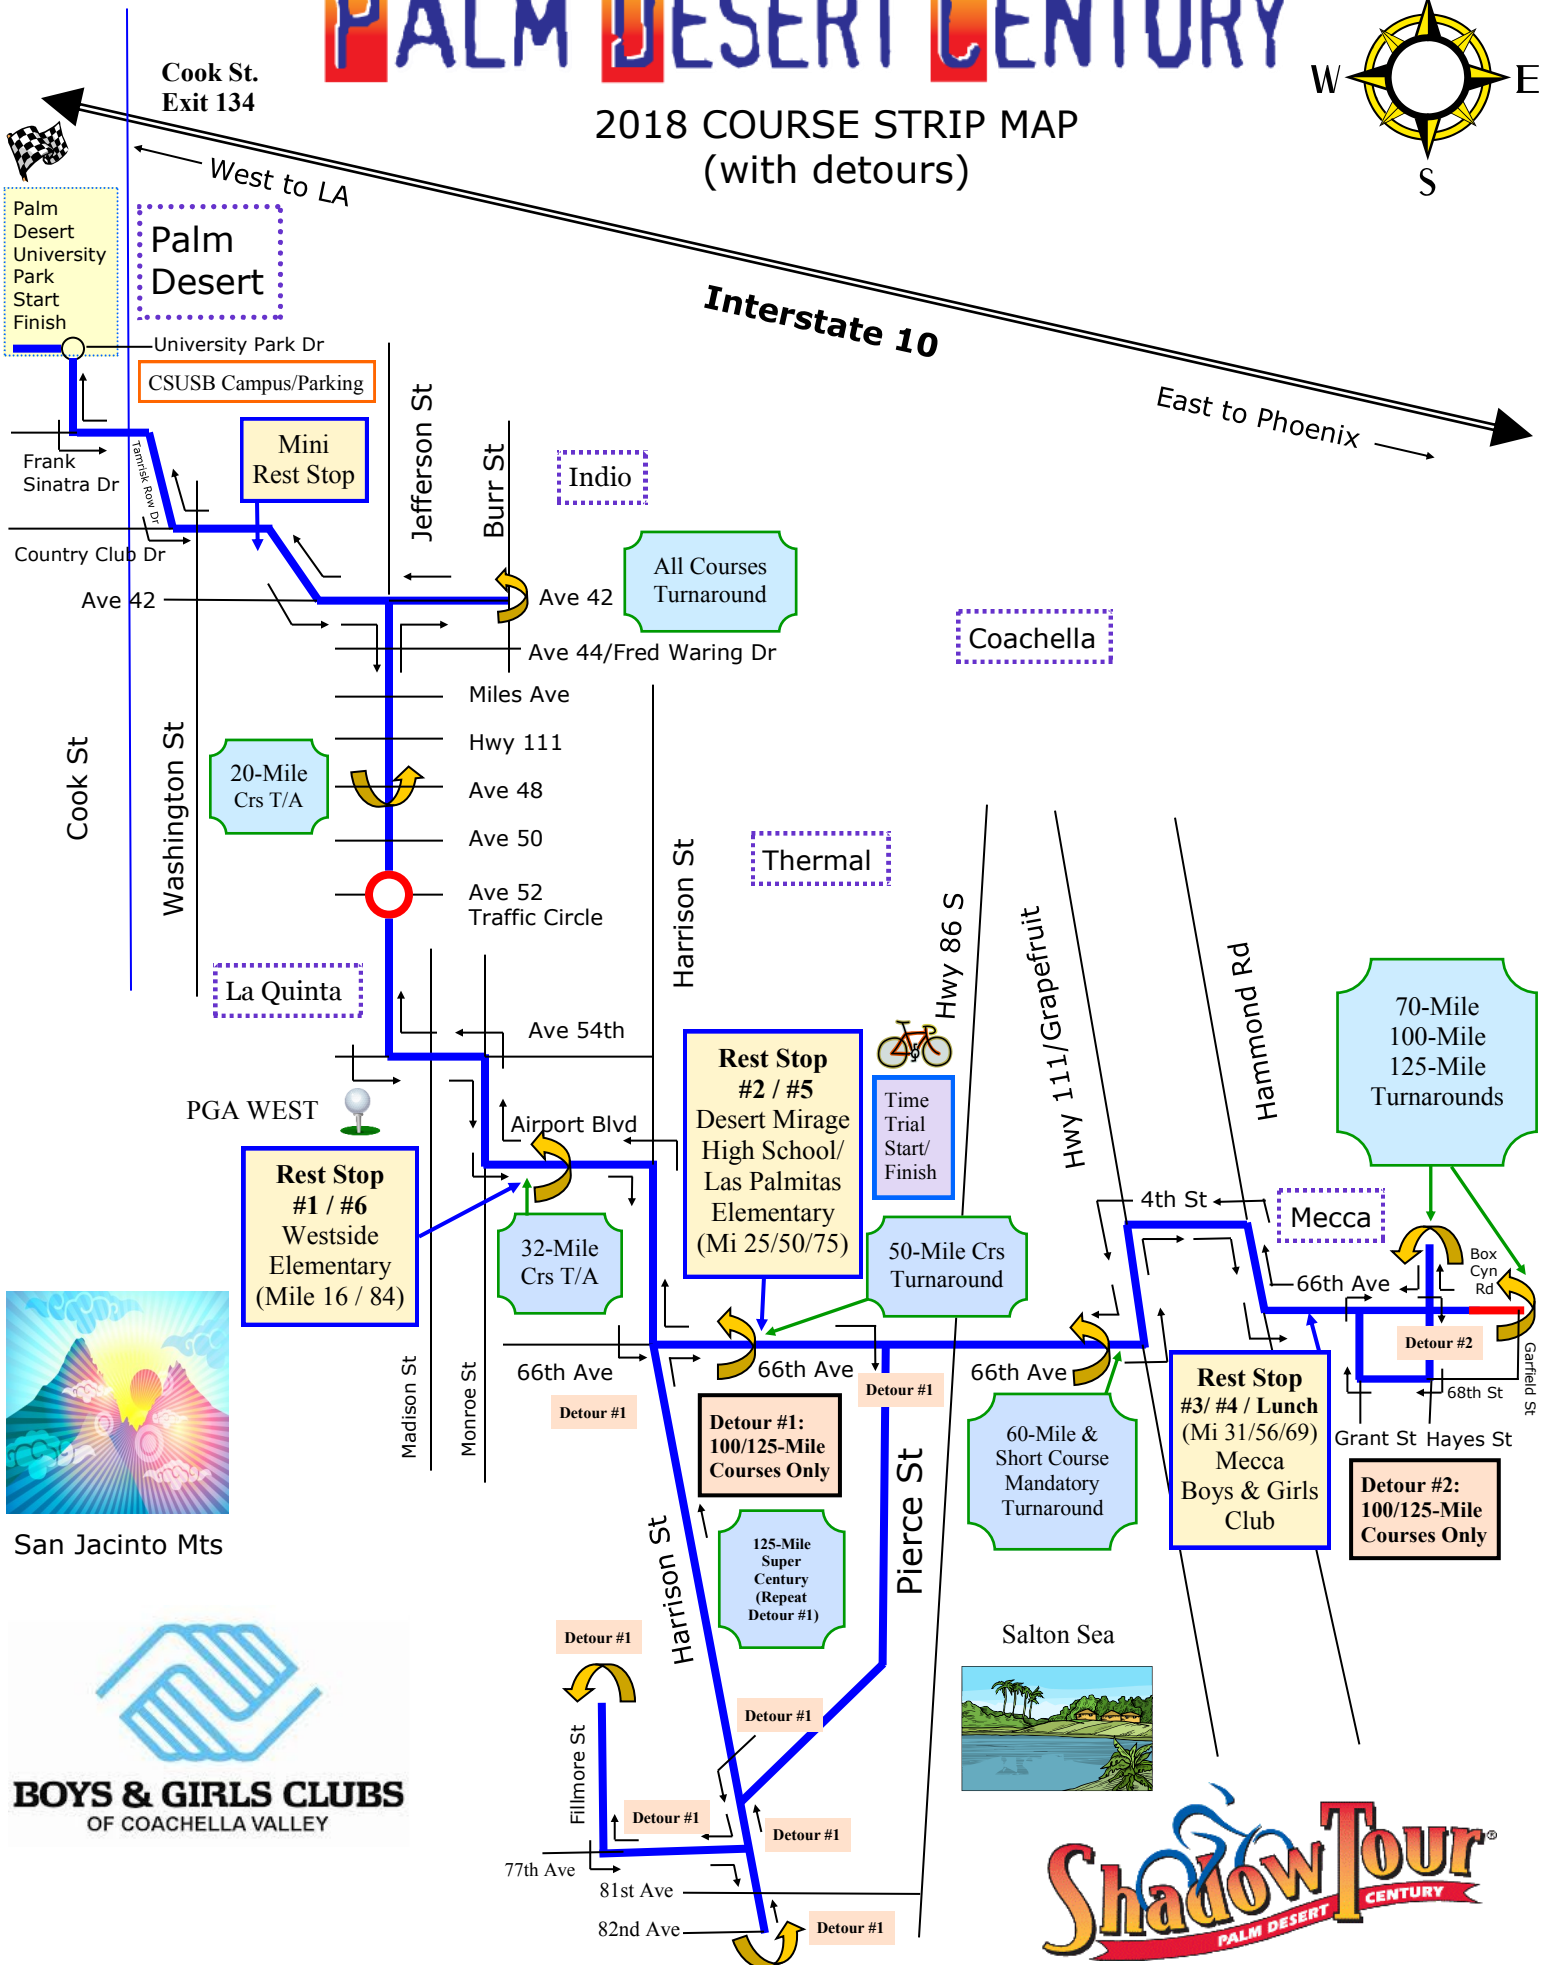

PALM DESERT CENTURY

2018 COURSE STRIP MAP (with detours)

San Jacinto Mts

BOYS & GIRLS CLUBS
OF COACHELLA VALLEY

Salton Sea